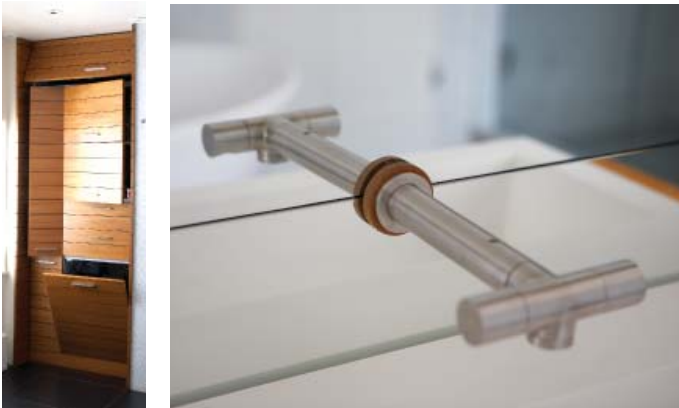

# Master Bathroom New Jersey Residence

This existing master bathroom was elegantly transformed with a custom teak vanity, coordinating mirror and multi-functional corner cabinet with split-face teak doors.